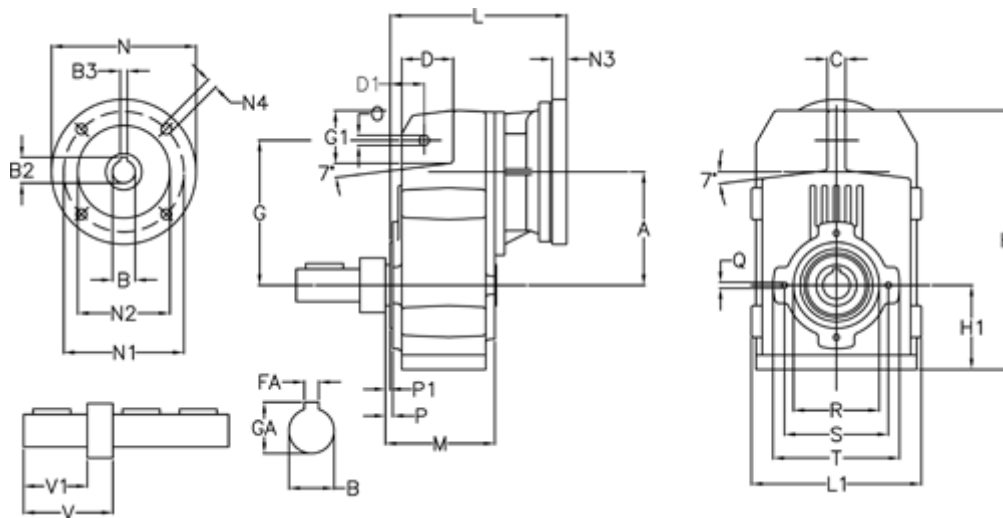

Article number: 29560419891235  
 Description: Shaft mounted gear  
 A413R-198,9-P90B5

## Measures

A = 175.75	FA = 12	M = 144.0	Q = M12x19
B = 40	G = 218	N = 200	R = 130
B1 = 24	G1 = 97.5	N1 = 165	S = 165
B2 = 27.3	GA = 43.0	N2 = 130	T = 200
B3 = 8	H = 389.0	N4 = M10x20	V = 112.5
C = 16	H1 = 116.0	O = 14	V1 = 80
D = 79.0	L = 265.5	P = 7.5	
D1 = 56.5	L1 = 242	P1 = 3.5	